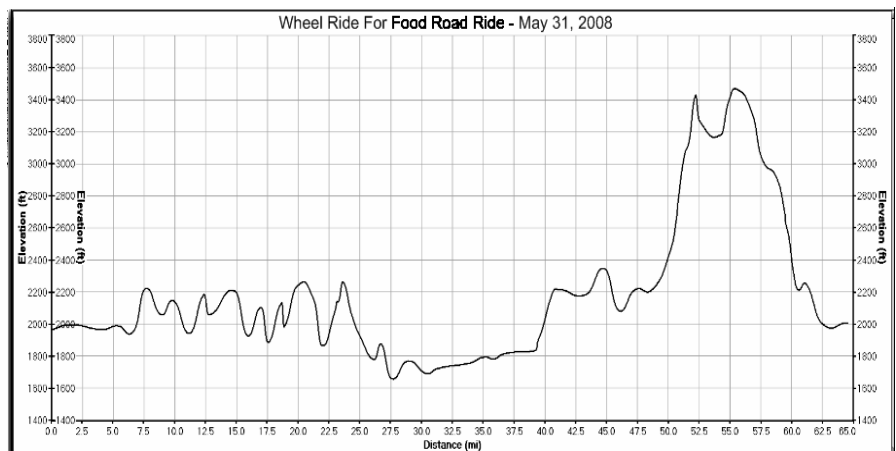

Wheel Ride for Food

Metric Century/Half-Century Road Ride

Saturday, May 30, 2009

*Wheel Ride for Food Road Ride to support
Meals On Wheels of Asheville & Buncombe County*

- Beginners and Advanced riders welcome!
- Road ride starts (8:30 a.m.) and finishes at Carrier Park in Asheville, NC
- Cycle through the scenic communities of Weaverville, Marshall, Ox Creek, Town Mountain and Downtown Asheville
- Challenging metric century ride is 64.5 miles long with over 5,180 feet of total climbing!
- 5 Stocked rest stops with refreshments
- WIN GREAT RAFFLE ITEMS (\$5.00 Per ticket)
- Souvenir T-shirt, waterbottle and post-ride lunch
- After the ride, enjoy the sights and sounds of Asheville's Mountain Sports Festival with outdoor activities for everyone!

\$40.00 Advanced Registration

\$55.00 Day of Event

Register today through *ACTIVE.COM*

Each entry will feed a homebound senior for one week!

mountain sports festival
ASHEVILLE, NORTH CAROLINA

Log onto: WheelRideForFood.org for more information